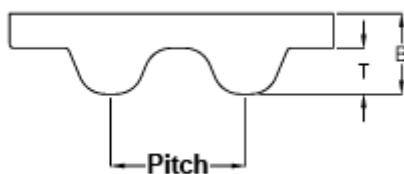

Data Sheet

Article number: 602930810044

Description: Gates Open timing belt rubber
HTD-8M-10-glass cord

Measures

B	= 6
Pitch	= 8
T	= 3.4
Width	= 10